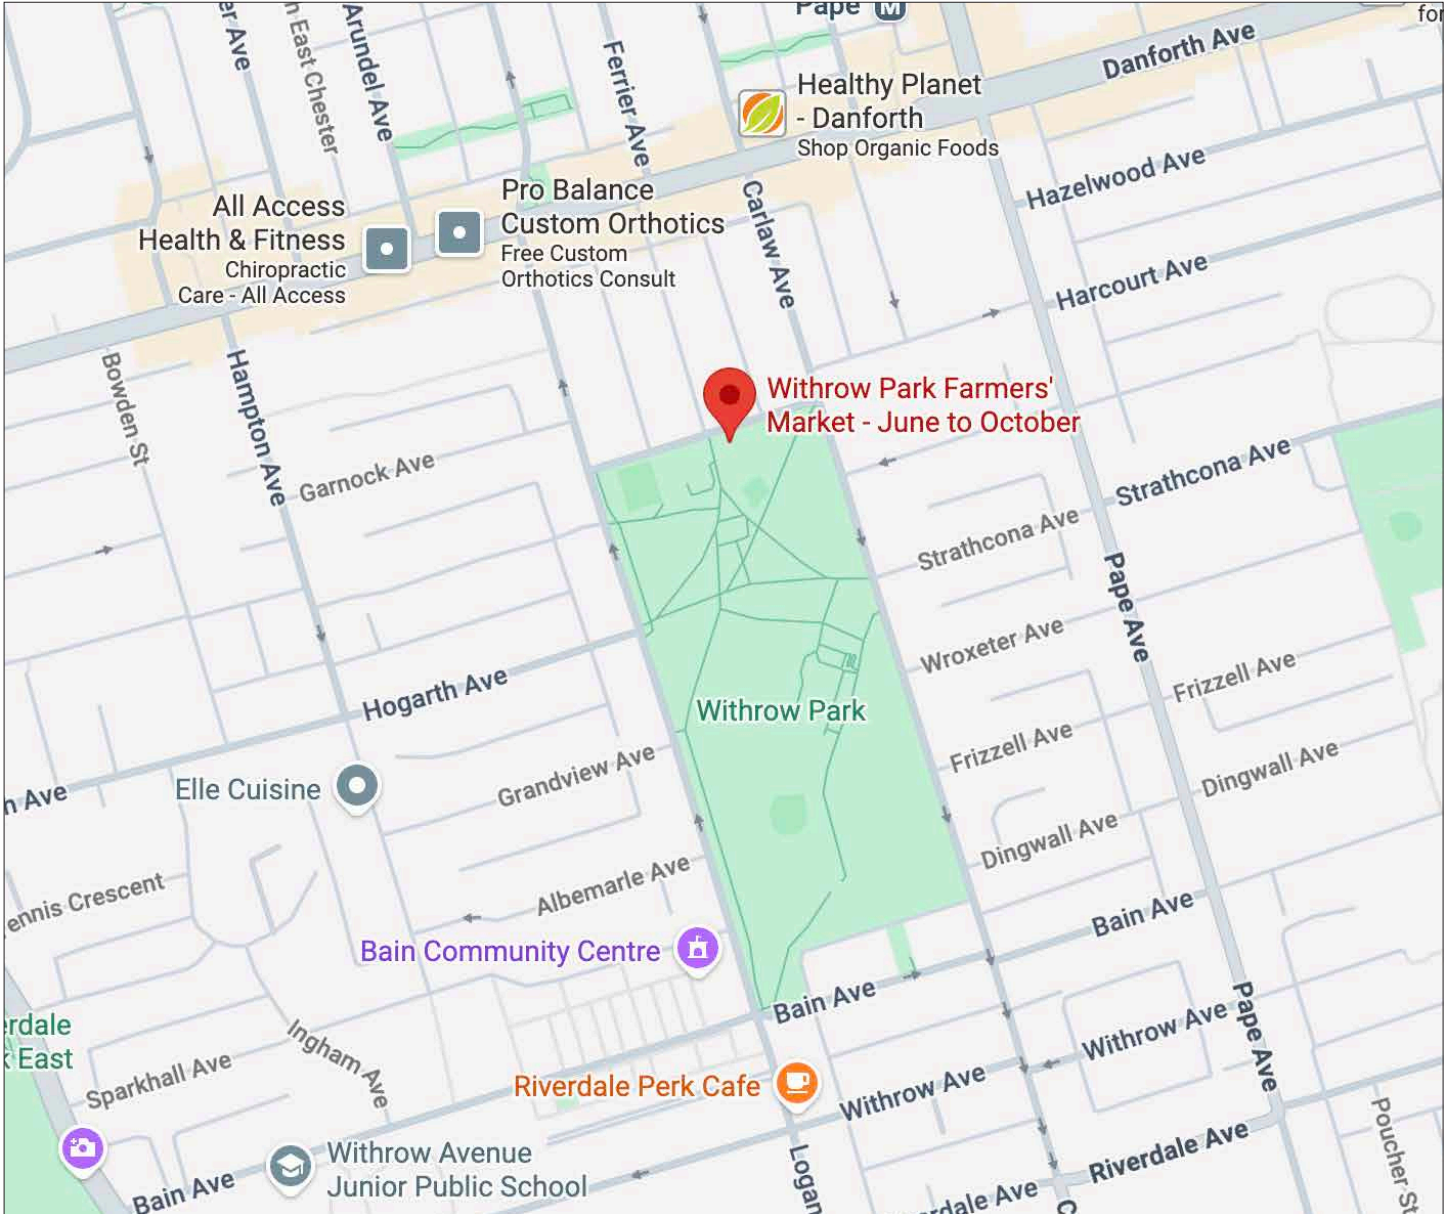

WILLY BEE HONEY SCHEDULE

SATURDAYS 9:00^{AM}-1:00^{PM}

MAY
30

JUNE
13, 27

JULY
11, 25

AUGUST
8, 22

SEPTEMBER
5, 19

OCTOBER
3, 17